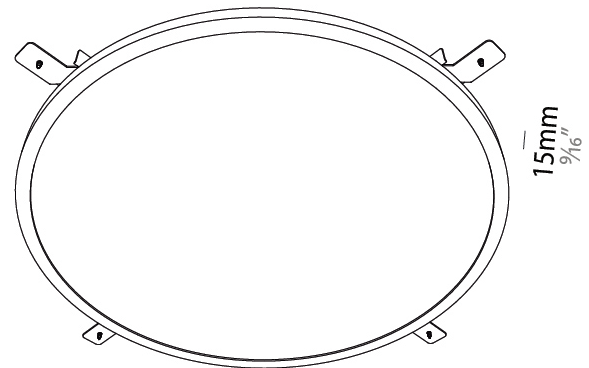

GENERAL

Series: Harmony Round
Partner: Ivela
Division: Architectural
Installation: Suspension
Product Type: Panels
Mounting Location: Ceiling
Light Distribution: Direct

PHYSICAL

Shape: Round
Diameter (mm): 707
Diameter (in): 27 ¹³ / ₁₆
Height (mm): 15
Height (in): 9/16
Max. Overall Height (mm): 2500
Max. Overall Height (in): 98 ⁷ / ₁₆
Diffuser: PMMA - Opal / Prismatic
Fixture Finish: WHI / BLK / GLD
Fixture Material: Aluminum

GENERAL

Series: Harmony Round
 Partner: Ivela
 Division: Architectural
 Installation: Surface
 Product Type: Panels
 Mounting Location: Ceiling
 Light Distribution: Direct

PHYSICAL

Shape: Round
 Diameter (mm): 707
 Diameter (in): 27 ¹³/₁₆
 Height (mm): 15
 Height (in): 9/16
 Diffuser: PMMA - Opal
 Fixture Finish: WHI / BLK / GLD
 Fixture Material: Aluminum

GENERAL

Series: Harmony Round
Partner: Ivela
Division: Architectural
Installation: Recessed
Product Type: Panels
Mounting Location: Ceiling
Light Distribution: Direct

PHYSICAL

Shape: Round
Diameter (mm): 707
Diameter (in): 28 7/16
Height (mm): 15
Height (in): 9/16
Diffuser: PMMA - Opal
Fixture Finish: WHI / BLK / GLD
Fixture Material: Aluminum

Certified By: CSA Certified to UL and CSA Standards
IP rating: IP20

Ø707mm 27 13/16"

15mm
9/16"

HARMONY ROUND RECESSED

A56182-

PROJECT	_____
TYPE	_____
SPECIFIER	_____
QUANTITY	_____
DATE	_____

HARMONY ROUND COLOR FINISH CHART