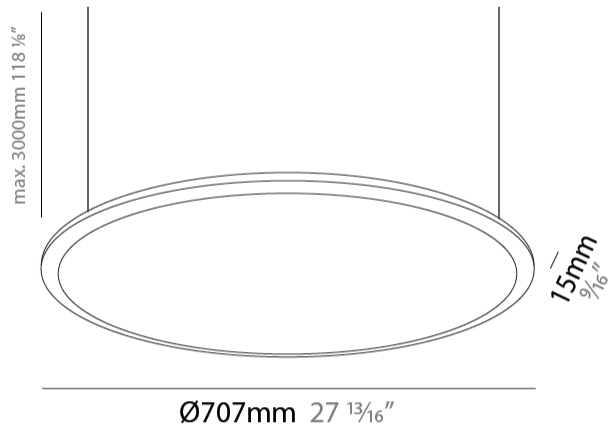

PROJECT	
TYPE	
SPECIFIER	
QUANTITY	
DATE	

HARMONY ROUND SUSPENSION

A51061-

base number	Color	Finish	Diffuser
	Temperature	Options	Options

1. To build a product code in our configurator select the specify button on the base model # product page
2. To build a manual product code on this datasheet choose from the options listed below in blue font and add the suffix to the base model #

GENERAL

Series: Harmony Round
Partner: Ivela
Division: Architectural
Installation: Suspension
Product Type: Panels
Mounting Location: Ceiling
Light Distribution: Direct

PHYSICAL

Shape: Round
Diameter (mm): 707
Diameter (in): 27 ¹³/₁₆
Height (mm): 15
Height (in): 9/16
Max. Overall Height (mm): 2500
Max. Overall Height (in): 98 ⁷/₁₆
Diffuser: PMMA - Opal / Prismatic
Fixture Finish: WHI / BLK / GLD
Fixture Material: Aluminum

ELECTRICAL

Lamp Type: LED
Input Wattage (W): 44
Dimming: Tri-Mode (Non-Dimming and Phase Dimming (120Vac only) and 0-10V Dimming)
Driver Included: No
Driver Location: Remote
Driver Type: Constant Voltage - Universal
Driver Class: Class 2
Housing: ENCP 5 (ERP) ENCP 13 (SC Power)
Input Voltage (V): 120 - 277
Output Voltage (V): 24

LED

Color Temperature (°K): 2700 / 3000 / 3500 / 4000
Max. Delivered Lumen (lm): 3168 / 3300 / 3398 / 3498
Nominal Lumen (lm): 5280 / 5500 / 5663 / 5830
CRI: >93 CRI
Lamp Life (hrs): 50000

OPTICAL

RATINGS AND CERTIFICATIONS

Certified By: Certified for North American Standards
IP rating: IP20